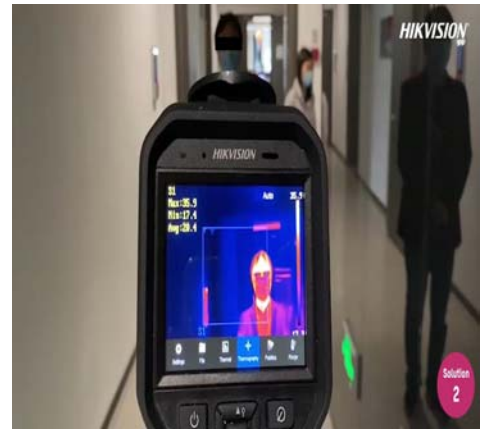

Solution 3

Temperature screening by Patrolling Inspectors

For preliminary Temperature screening by spot-checking inspectors
(indoor) Temperature screening without disturbing a person occupied with work
Recommend to do the measurement 5 min after a person enters the indoor space